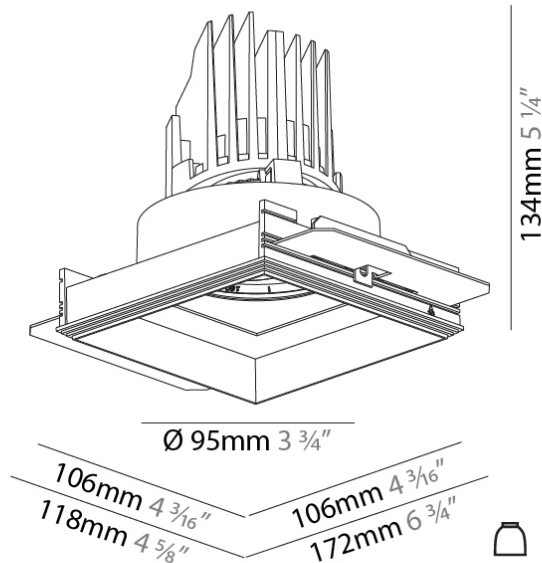

Cut-out Measurements: 120mm / 4 3/4" x 120mm / 4 3/4"
Upon Request: Unique Ceiling Thickness

ELECTRICAL

Lamp Type: LED (Zhaga Standard)
Input Wattage (W): 16.5
Total Output Wattage (W): 14.7
Dimming: Dali Dimming
Driver Included: No
Driver Location: Recessed Housing
Driver Type: Constant Current - 120Vac
Driver Class: Class 2
Housing: See Components
Input Voltage (V): 120
Constant Current (MA): 350

LED

Number of LEDs: 1
Max. Delivered Lumen (lm): 770
Nominal Lumen (lm): 1140
CRI: >90 CRI
Lamp Life (hrs): 50000
Upon Request: RGB-W Tunable White Special Color Temperature Special LED

OPTICAL

Reflector: 20 / 40 / 60
Adjustability: Rotational 355°; Tilt 30°
Upon Request: Special Beam Angles

RATINGS AND CERTIFICATIONS

382, F 416-247-9319, www.zaneen.com
Certified by Intertek for North American Standards at the end of the existing Model #. For assistance on 'custom' specifications, contact zteam@zaneen.com.
In a constant effort to supply the best product, we reserve the right to change specifications or materials without notice. The most recent specification sheets are found at zaneen.com
IP rating: IP20